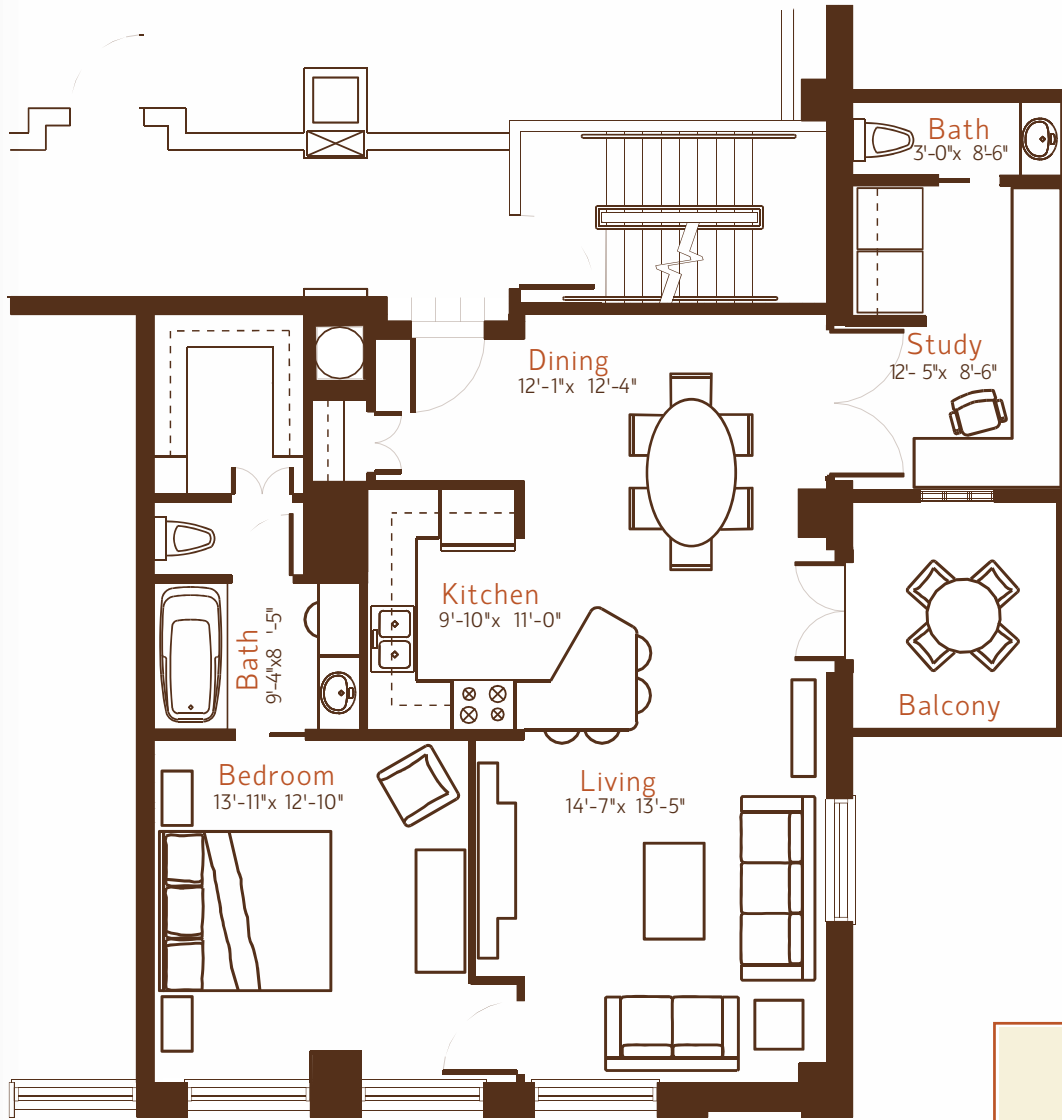

The Neil P.

AT BURNETT PARK

THE STRIPLING

1 BR 1.5 BA Study 1098 sq ft + balcony
86 sq ft total 1184 sq ft

This drawing has been prepared for presentation purposes only. Figures reflecting size square footage and other dimensions are estimates. After completion of construction, actual dimensions and areas may vary from original estimates. Plans, prices, descriptions and amenities are subject to change without notice.