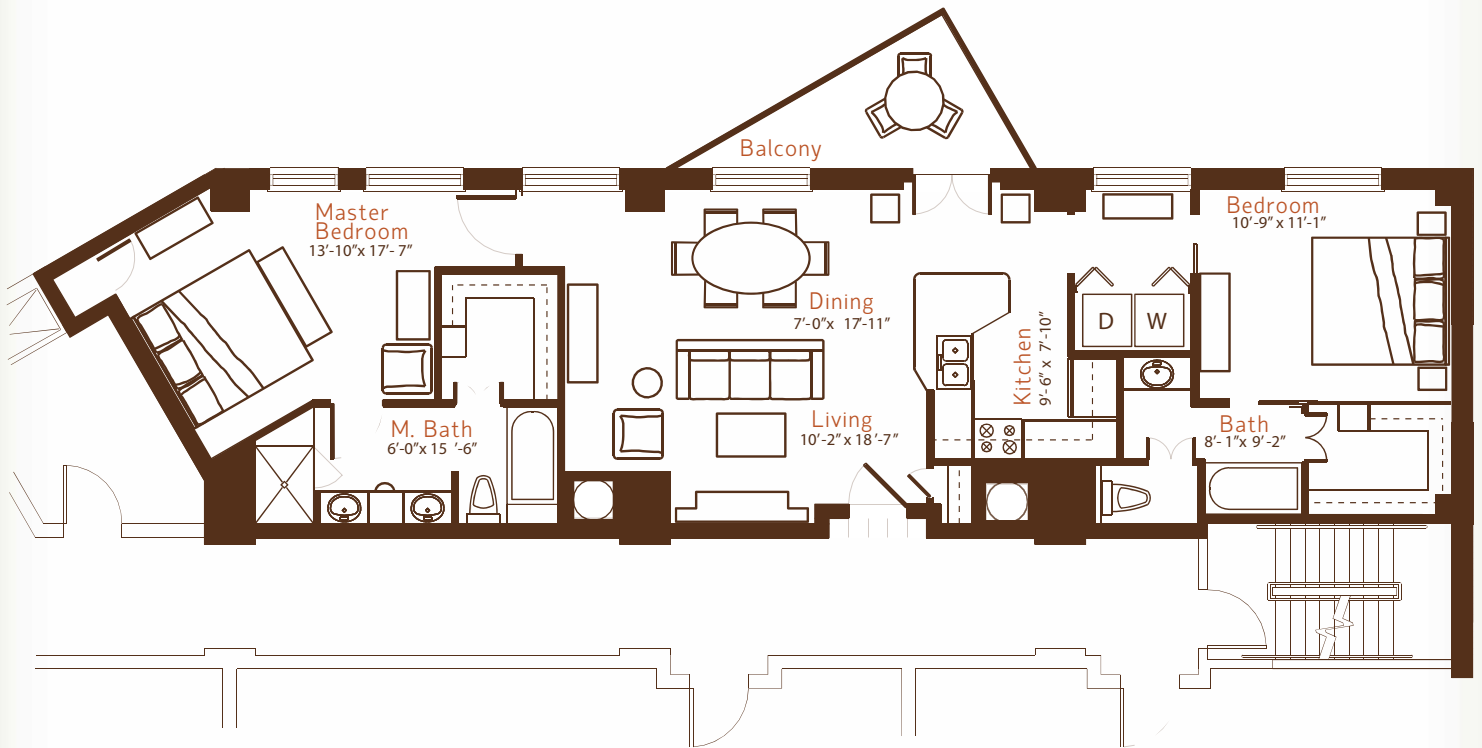

## THE EDWARDS

2 BR 2 BA 1248 sq ft + balcony 111 sq ft  
total 1359 sq ft

This drawing has been prepared for presentation purposes only. Figures reflecting size square footage and other dimensions are estimates. After completion of construction, actual dimensions and areas may vary from original estimates. Plans, prices, descriptions and amenities are subject to change without notice.